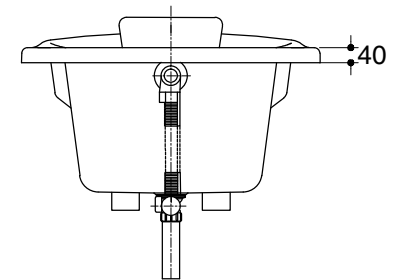

Dimensions are approximate.

Unit: mm

SKU	K-14882X-F58-WK
Name	PELICAN
Description	PLAIN BATH WITH PILLOW

**KARAT**