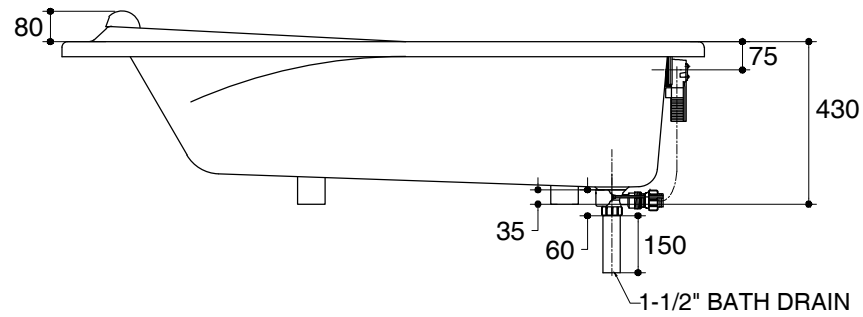

Dimensions are approximate.

Unit: mm

SKU	K-14882X-F58-WK
Name	PELICAN
Description	PLAIN BATH WITH PILLOW

**KARAT**