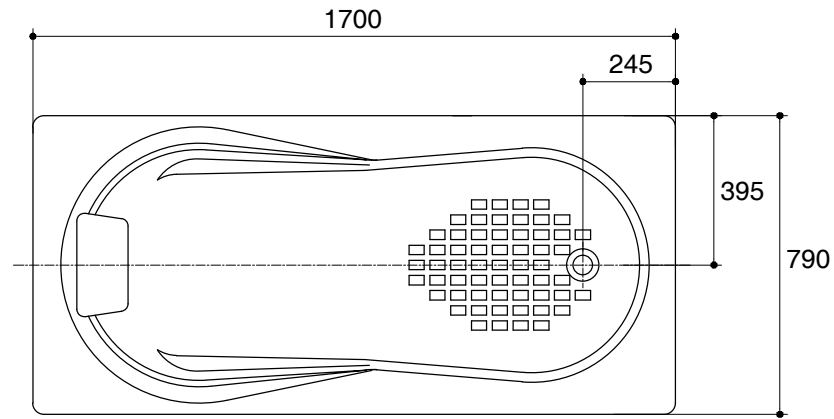

Dimensions are approximate.

Unit: mm

SKU	K-14882X-F58-WK
Name	PELICAN
Description	PLAIN BATH WITH PILLOW

**KARAT**